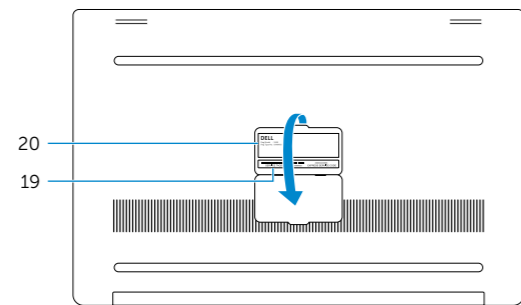

Printed in China.
2015-07

Features

Fitur | Tính năng

- | | |
|---|----------------------------------|
| 1. Camera | 11. Right-click area |
| 2. Camera-status light | 12. Right microphone |
| 3. Power-adapter port | 13. SD-card slot |
| 4. USB 3.0 port with PowerShare | 14. USB 3.0 port with PowerShare |
| 5. HDMI port | 15. Battery-charge status lights |
| 6. Thunderbolt 3 port with Power delivery (USB-C) | 16. Battery-charge status button |
| 7. Headset port | 17. Security-cable slot |
| 8. Left microphone | 18. Power button |
| 9. Left-click area | 19. Service Tag label |
| 10. Battery-status light | 20. Regulatory label |