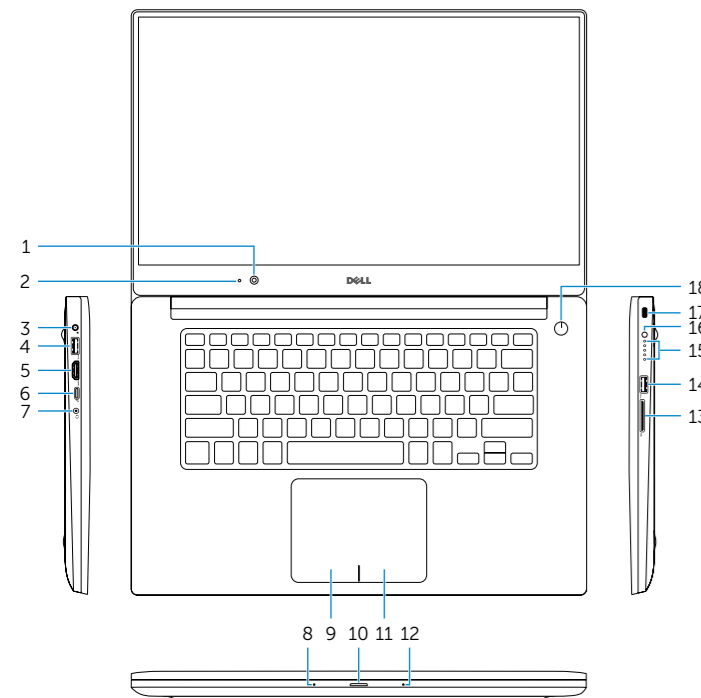

Printed in China.
2015-07

Features

Fitur | Tính năng

- | | |
|---|----------------------------------|
| 1. Camera | 11. Right-click area |
| 2. Camera-status light | 12. Right microphone |
| 3. Power-adapter port | 13. SD-card slot |
| 4. USB 3.0 port with PowerShare | 14. USB 3.0 port with PowerShare |
| 5. HDMI port | 15. Battery-charge status lights |
| 6. Thunderbolt 3 port with Power delivery (USB-C) | 16. Battery-charge status button |
| 7. Headset port | 17. Security-cable slot |
| 8. Left microphone | 18. Power button |
| 9. Left-click area | 19. Service Tag label |
| 10. Battery-status light | 20. Regulatory label |